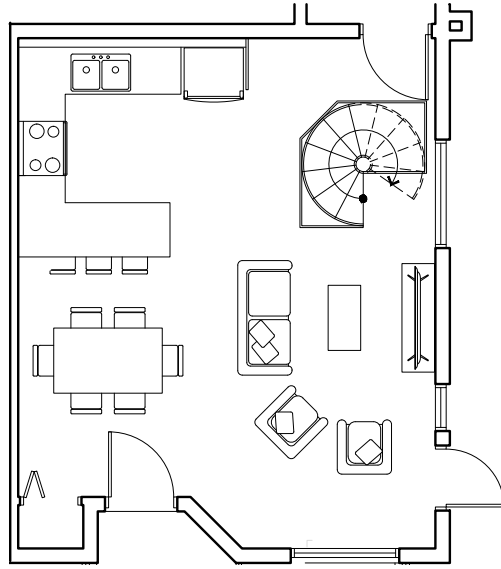

our unique spaces

SUITE 101

1,021 SQFT
TWO-BEDROOM TOWNHOUSE

Main Floor

Basement

A townhouse with a twist

Our ground level unit is perfect for those looking for the spacious living of a townhouse but with the convenience of an apartment. With two levels, the main floor is perfect for gatherings and relaxation while downstairs provides the coziness and comfort for rest and sleep.

KEY UNIT FEATURES

- Eating bar
- Separated living area
- Bi-level suite
- 3-piece ensuite
- Spiral staircase
- Additional street facing entrances
- Washer & dryer
- Stainless steel appliances