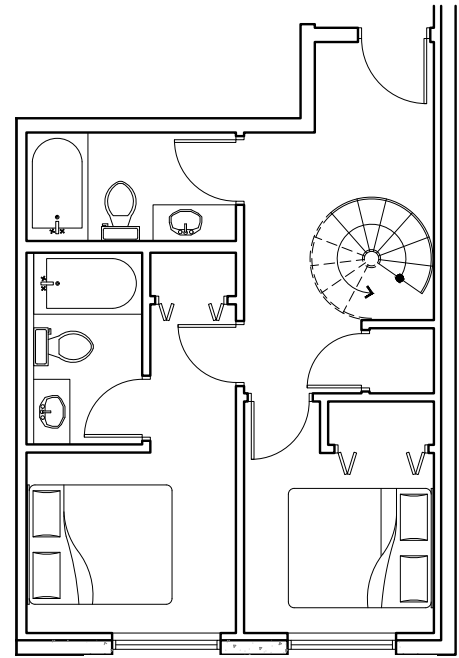

our unique spaces

SUITE 101

1,021 SQFT
TWO-BEDROOM TOWNHOUSE

Main Floor

Basement

A townhouse with a twist

Our ground level unit is perfect for those looking for the spacious living of a townhouse but with the convenience of an apartment. With two levels, the main floor is perfect for gatherings and relaxation while downstairs provides the coziness and comfort for rest and sleep.

KEY UNIT FEATURES

- Eating bar
- Separated living area
- Bi-level suite
- 3-piece ensuite
- Spiral staircase
- Additional street facing entrances
- Washer & dryer
- Stainless steel appliances