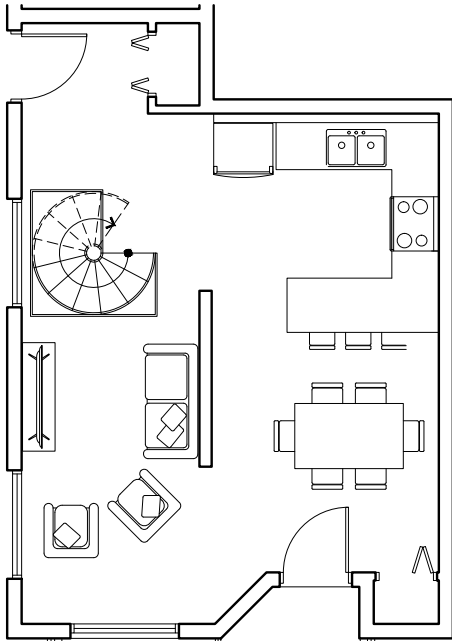

SUITE 102

1,030 SQFT

TWO-BEDROOM TOWNHOUSE

Main Floor

Basement

Apartment townhouse style

Why live in one story when you can have two? Our second ground suite combines the spacious living of a townhouse with the safety and convenience of an apartment building. The result is a chic living space perfect for both casual gatherings and for private retreats.

KEY UNIT FEATURES

- Eating bar
- Separated living area
- Bi-level suite
- 3-piece ensuite
- Spiral staircase
- Additional street facing entrances
- Washer & dryer
- Stainless steel appliances

our unique spaces