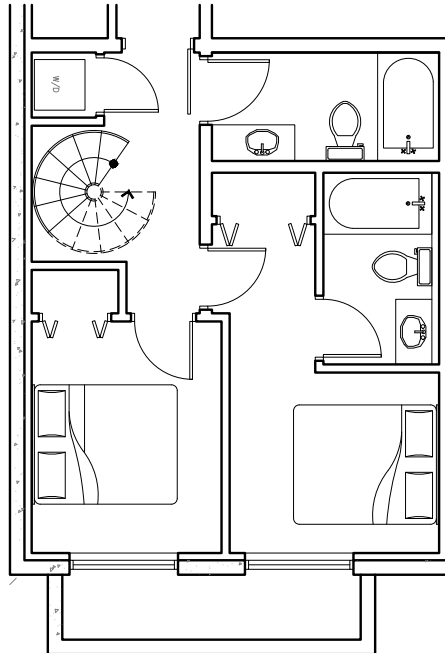

SUITE 102

1,030 SQFT

TWO-BEDROOM TOWNHOUSE

Main Floor

Basement

Apartment townhouse style

Why live in one story when you can have two? Our second ground suite combines the spacious living of a townhouse with the safety and convenience of an apartment building. The result is a chic living space perfect for both casual gatherings and for private retreats.

KEY UNIT FEATURES

- Eating bar
- Separated living area
- Bi-level suite
- 3-piece ensuite
- Spiral staircase
- Additional street facing entrances
- Washer & dryer
- Stainless steel appliances

our unique spaces