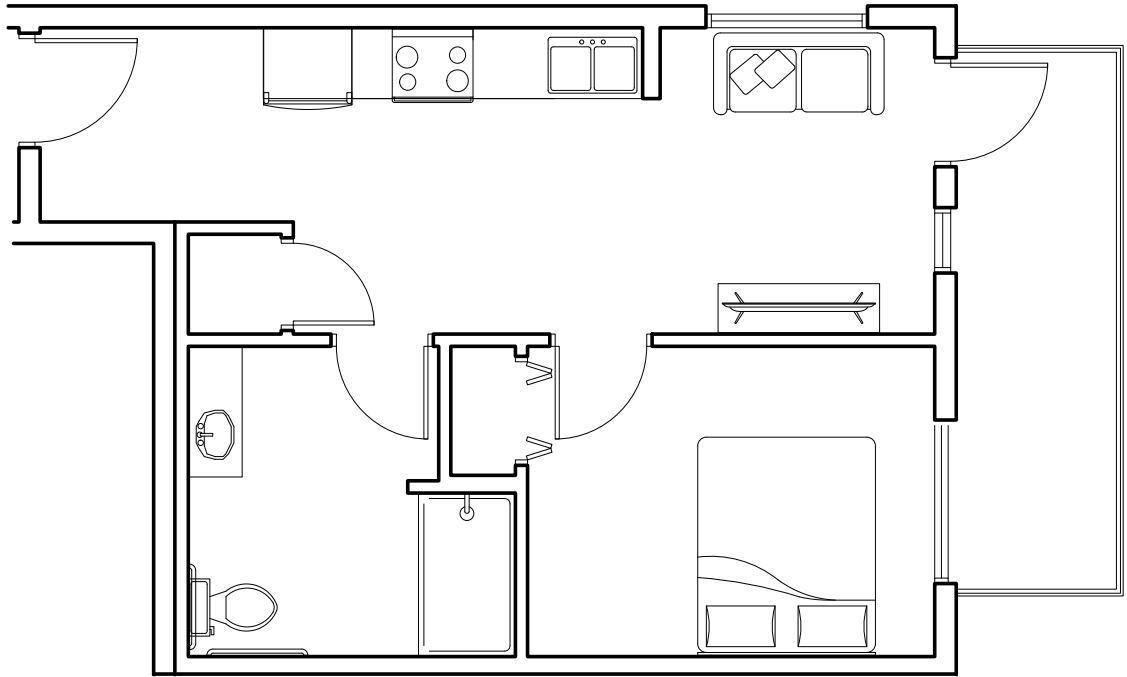

our unique spaces

SUITE 201

529 SQFT
ONE-BEDROOM UNIT

Cozy comfort

This suite is for those looking for just enough space as a couple or for someone looking for a nice bachelor pad. A south facing balcony connecting both the bedroom and living room provides views of the beautiful neighbourhood.

KEY UNIT FEATURES

- Washer & dryer
- Stainless steel appliances
- Large balcony