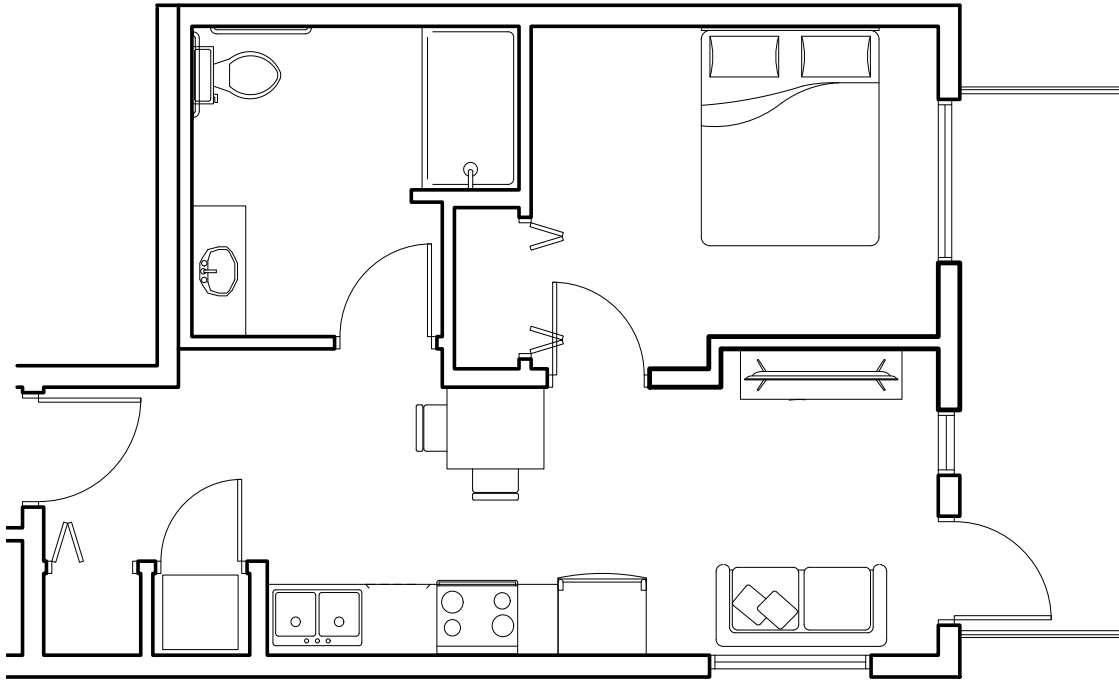

SUITE 202

539 SQFT

ONE-BEDROOM UNIT

Less is more

Our 1-bedroom suite is the perfect fit for those who are space-conscious. Find all the amenities you need in our open floor living area and enjoy your private balcony during those lazy afternoons when all you want to do is admire the quiet tree-lined streets of this mature neighborhood.

KEY UNIT FEATURES

- Washer & dryer
- Stainless steel appliances
- Large balcony

our unique spaces