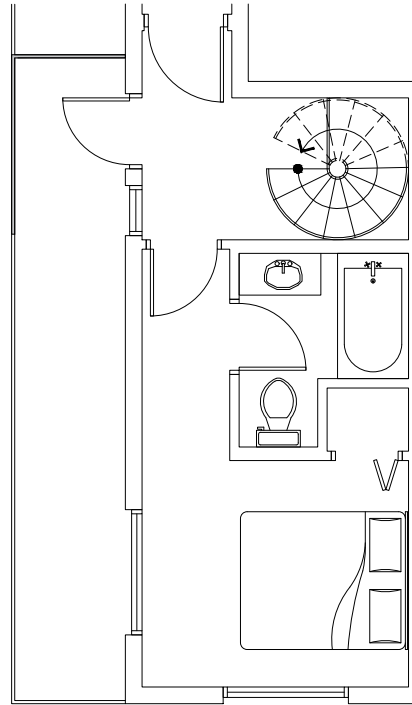

SUITE 302

839 SQFT

TWO-BEDROOM TOWNHOUSE

3rd Floor Level

4th Floor Level

Bi level well being

Modern spaces, privacy and a breathtaking view: our upper townhouse has all this and more! The oversized balcony is perfect for lazy afternoons admiring the Downtown view while the two levels will give everyone their own space and the privacy they need.

KEY UNIT FEATURES

- Downtown view
- Bi-level suite
- Oversized balcony
- Spiral staircase
- Balcony access from master bedroom & living room
- 3-piece ensuite

our unique spaces