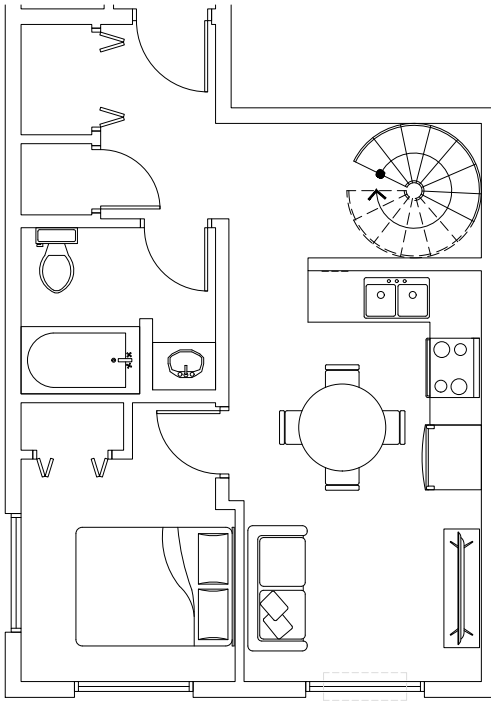

SUITE 302

839 SQFT

TWO-BEDROOM TOWNHOUSE

3rd Floor Level

4th Floor Level

Bi level well being

Modern spaces, privacy and a breathtaking view: our upper townhouse has all this and more! The oversized balcony is perfect for lazy afternoons admiring the Downtown view while the two levels will give everyone their own space and the privacy they need.

KEY UNIT FEATURES

- Downtown view
- Bi-level suite
- Oversized balcony
- Spiral staircase
- Balcony access from master bedroom & living room
- 3-piece ensuite

our unique spaces