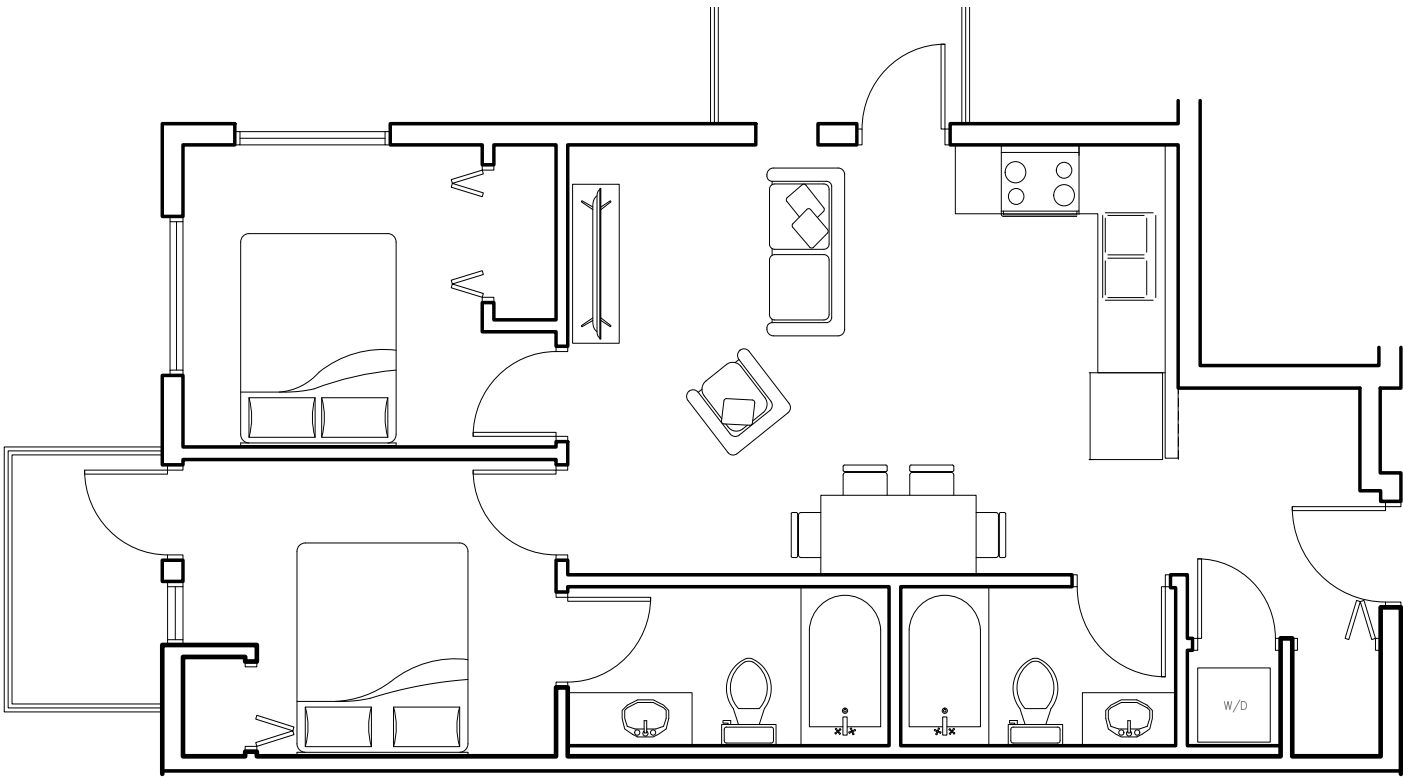

# SUITE 303

808 SQFT  
TWO-BEDROOM UNIT

our unique spaces

## *Bring the outdoors indoors*

This suite is perfect for those who enjoy outdoor spaces. With two balconies, both on the living room and master bedroom, there is no excuse to spend time outside while still enjoying the comfort of your own home.

### KEY UNIT FEATURES

- 3-piece ensuite
- 2 balconies (living room and master bedroom)
- Stainless steel appliances
- Downtown & River Valley views