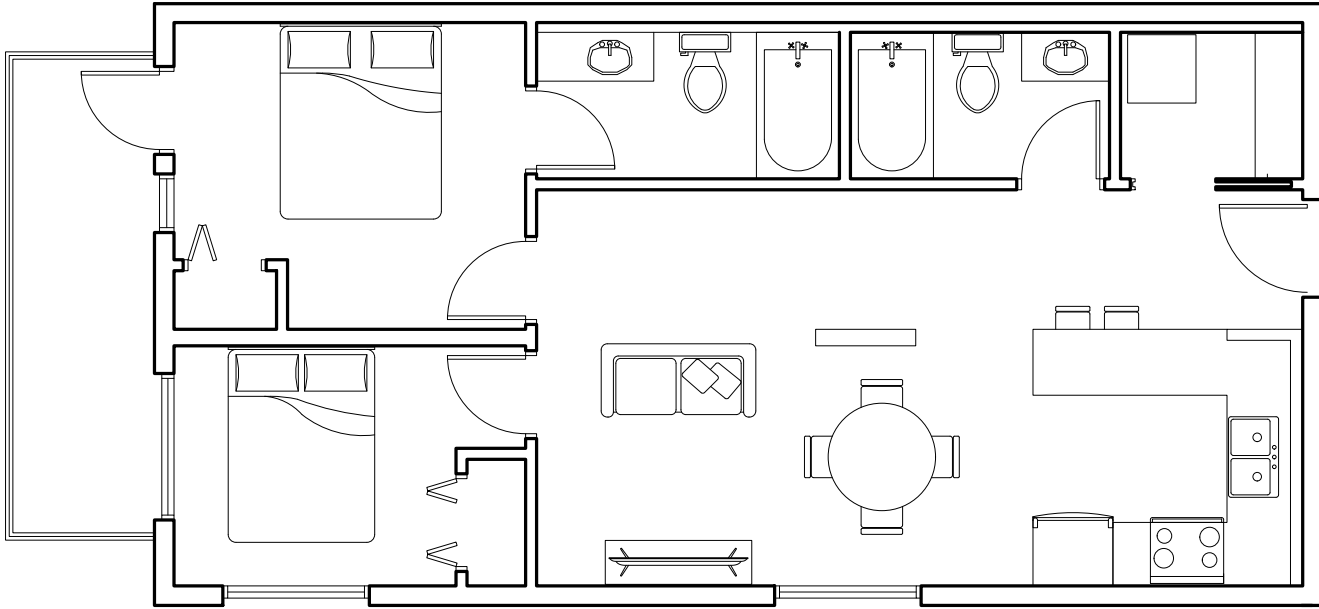

SUITE 304

808 SQFT

TWO-BEDROOM UNIT

No more fighting for space

This two-bedroom suite has space for everyone. Turn the oversized balcony in a smart casual patio and use the eating bar as a breakfast nook and you won't have to fight for space ever again!

KEY UNIT FEATURES

- Eating bar
- 3-piece ensuite
- Large balcony
- Washer & dryer
- Stainless steel appliances

our unique spaces